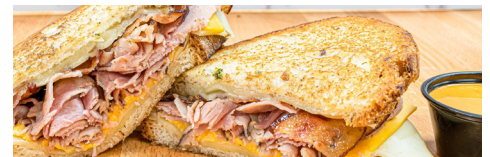

THE FACTORY MELT

SMOKED HAM, SLICED BACON, MOZZARELLA, AMERICAN AND SWISS CHEESE, AND BOOM-BOOM SAUCE ON GRILLED FARM BREAD.