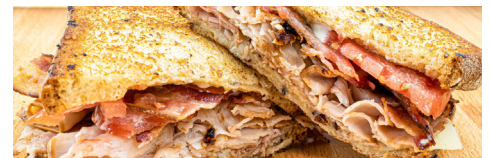

## **CHICKEN PESTO**

CHICKEN BREAST, PESTO, OVEN-DRIED TOMATOES & FRESH MOZZARELLA ON GRILLED RUSTIC ITALIAN BREAD.

## **KICKIN CLUB**

A TRADITIONAL COMBO OF SMOKED HAM AND TURKEY, BACON, LETTUCE, TOMATOES, SWISS CHEESE AND MAYO.